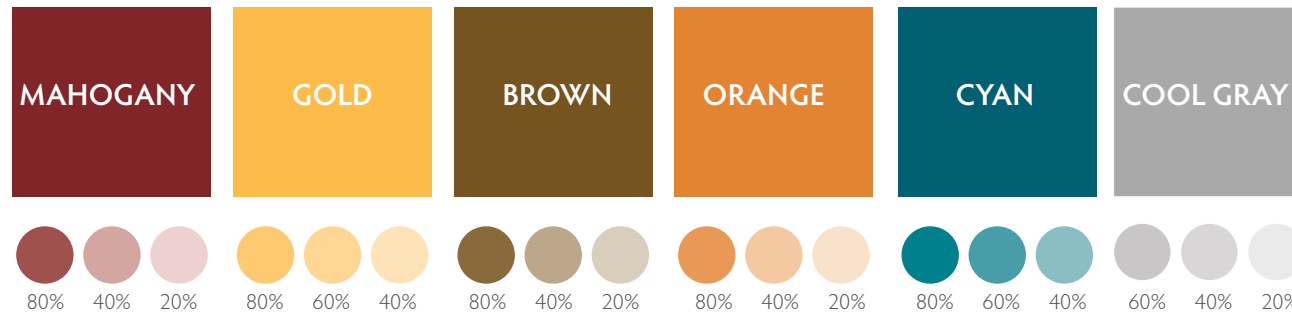

Reverse

Black & White

Horizontal

Typography

Below are Zonta approved fonts in order of preference.

Hypatia Sans Pro

Hypatia Regular

Hypatia Semibold

Arial

Arial Narrow

Arial Italic

Arial Bold

Arial Bold Italic

Approved Zonta color palette and tints

Color standards chart

	Mahogany	Gold	Brown	Orange	Cyan	Cool Gray
PMS (Pantone)	1815C	142C	140C	7413C	3155C	Cool Gray 6
CMYK	21/92/82/35	3/27/83/0	42/59/100/33	9/57/93/0	100/45/46/19	35/29/28/0
RGB	128/37/40	245/189/71	117/83/25	225/132/49	0/95/113	169/168/169
HEX (Web)	802528	F5BD47	755319	E18431	005F71	A9A8A9

When gold or silver foil is required, use the following color standard.

Pantone Premium Metallics Coated

NOTE: CMYK and RGB values for tints are included in the complete version of the Zonta International Brand Identity Guidelines.